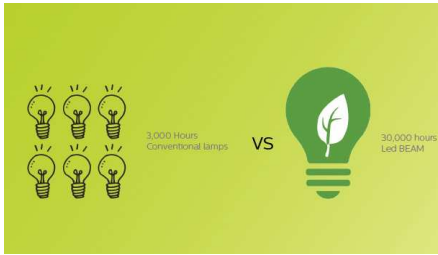

Life like pictures

- Project images up to 60"
- Focus adjustment for clear images
- Advanced LED Light Source

Play, connect, repeat

- Built-in Media Player for unlimited binge watching
- Fully Connected (USB via micro USB adapter or MicroSD)
- Wi-Fi screen mirroring for smart sharing

Highlights

Advanced LED Light Source

The powerful LED light source displays rich, vivid colors and will last up to 30,000 hours. You won't need to replace it, it lasts 20 years if used 4h per day! In addition, the power consumption is far lower than a regular lamp based projector: a bigger screen, an immersive experience with an eco friendly device!