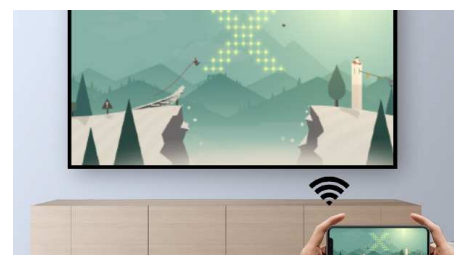

Life like pictures

- Project images up to 60"
- Focus adjustment for clear images
- Advanced LED Light Source

Play, connect, repeat

- Built-in Media Player for unlimited binge watching
- Fully Connected (USB via micro USB adapter or MicroSD)
- Wi-Fi screen mirroring for smart sharing

Get entertainment on the go with the built-in battery providing up to 80mins of projection.

Entertainment on the go

Bring it from room to room or to your friends.

Pocket Friendly

A palm-size projector always in your pocket or bags catering on-the-go traveler and wild addict. Throw huge image on any walls, ceilings, ground and even on your tent!

Wi-Fi screen mirroring

Connect your mobile devices such as a tablets, smartphones or even computers wirelessly to mirror and share all your contents. Videos on your phones? No worries, just cast it through Wi-Fi! (IOS, Android, Mac and PC)